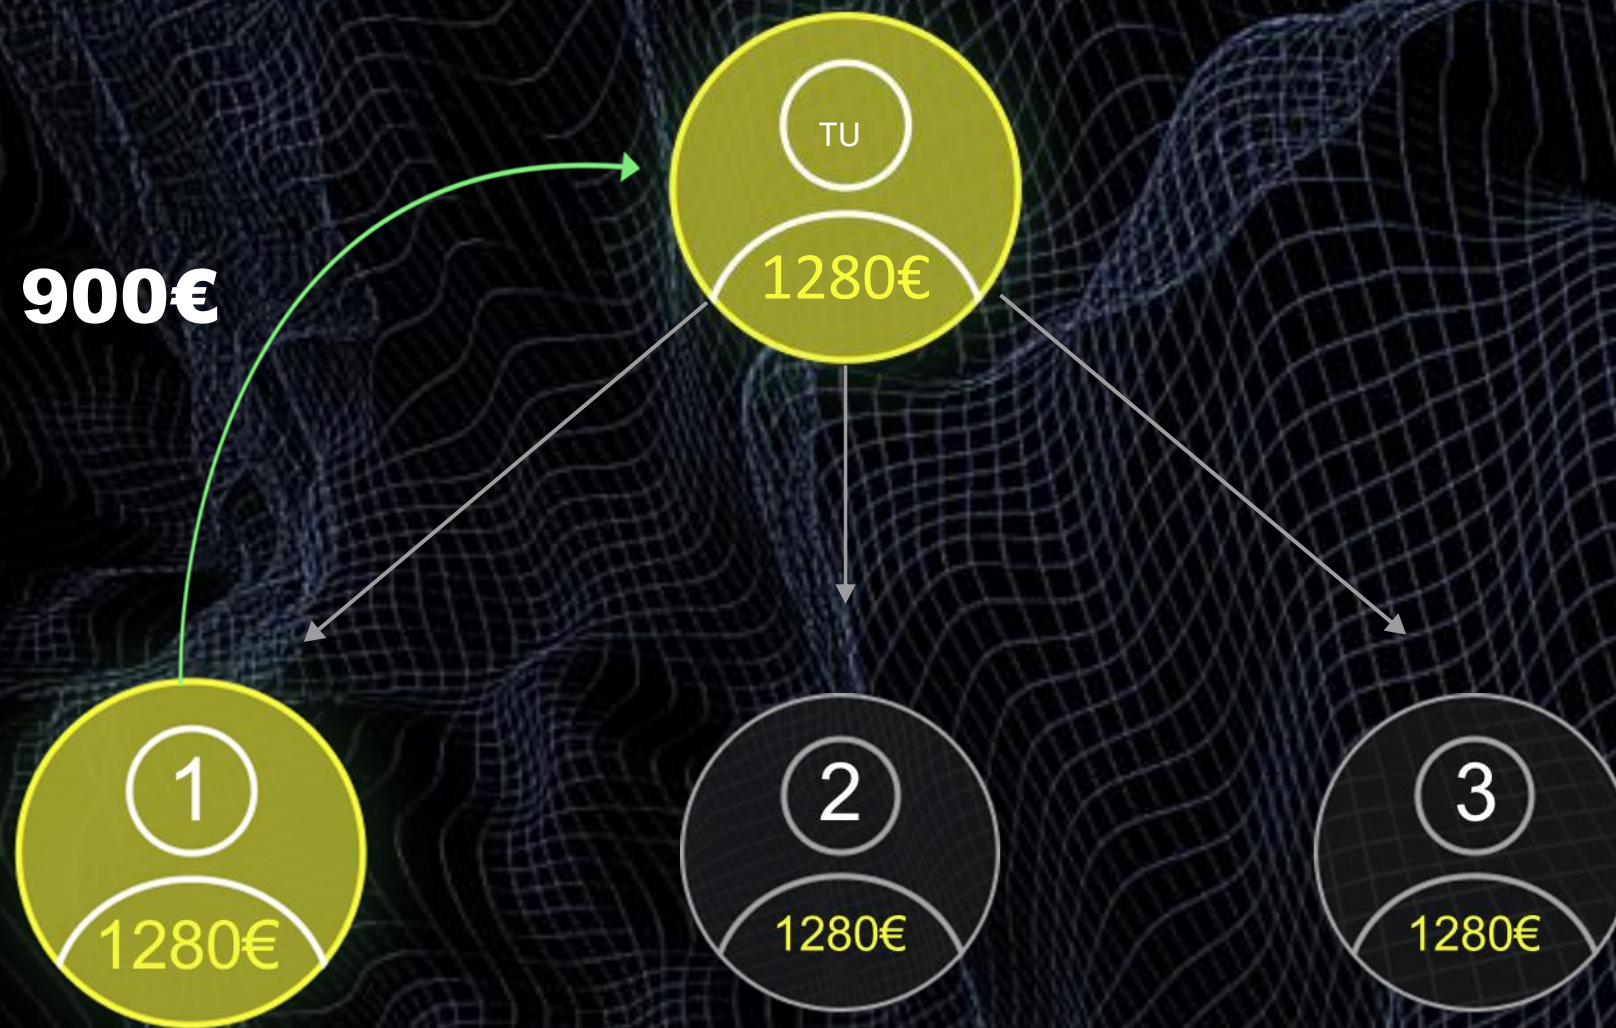

# FAST

SPLIT 1.280€

1280

EURO

LIVELLO  
8

640

0  
EURO

LIVELLO

7

FAST

1280  
EURO

LIVELLO  
8

# FAST

1280  
EURO

LIVELLO  
8

FAST

6 CLONI MATRIX 1  
4 CLONI MATRIX 2  
2 CLONI MATRIX 3  
2 CLONI MATRIX 4

1280  
EURO

LIVELLO  
8

FAST

2 CLONI MATRIX 1  
5 CLONI MATRIX 2  
2 CLONI MATRIX 3  
CLONE MATRIX 4

1280  
EURO

LIVELLO  
8