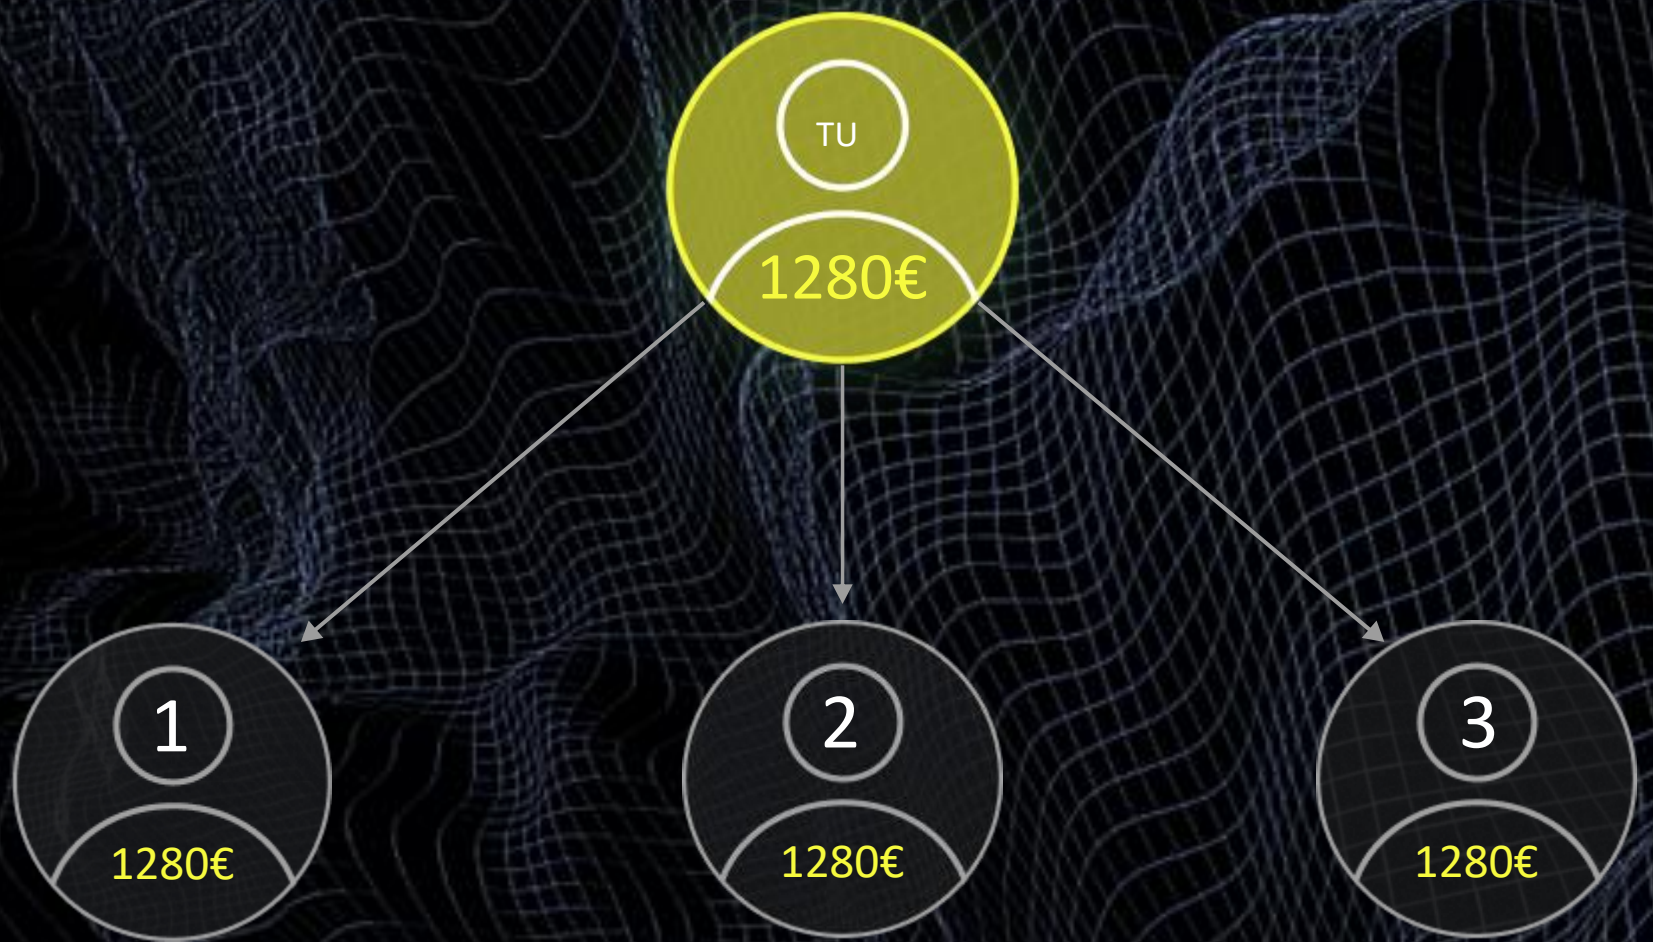

# FAST

SPLIT 1.280€

1280

EURO

LIVELLO  
8

640

0  
EURO

LIVELLO

7

FAST

1280  
EURO

LIVELLO  
8

# FAST

1280  
EURO

LIVELLO  
8

FAST

6 CLONI MATRIX 1  
4 CLONI MATRIX 2  
2 CLONI MATRIX 3  
2 CLONI MATRIX 4

1280  
EURO

LIVELLO  
8

FAST

2 CLONI MATRIX 1  
5 CLONI MATRIX 2  
2 CLONI MATRIX 3  
CLONE MATRIX 4

1280  
EURO

LIVELLO  
8